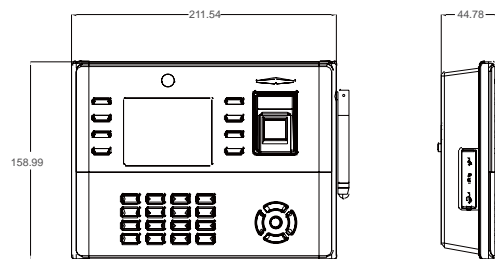

Fingerprint Time Attendance & Access Control Terminal

iClock990 is a 3.5-inch TFT screen fingerprint Time Attendance & Access Control terminal. It has a very user-friendly interface with the new firmware and latest core board. Users can easily manage data via RS232/485, TCP/IP and USB-host. Most importantly, the built-in 2000mAh backup battery can eliminate the trouble of power failure.

The iClock990 has access control interfaces for Wiegand-in, Wiegand-out, door lock, alarm and door bell.

Features

- Intuitive and stunning UI designed with the most popular and internationalized factor.
- Interface operation adopts modularized hierarchical design. Simpler, better and more logical.
- Faster matching speed: less than 0.5 second.
- Easy to extend functions and customize customer's demand.
- Support user validity settings.
- Support data backup and retrieve
- Support advanced Workcode consisted of letters and numbers.
- Support chip encryption for firmware protection.
- Support more flexible menu configuration: double line text display.
- Support external printer for attendance records output (Optional)

Specifications

Fingerprint Capacity	8000 (1:N)
ID Card Capacity	10,000 (Optional)
Record Capacity	200,000
Display	3.5-inch TFT Screen
Communication	TCP/IP, RS232/485, USB (host/client)
Standard Functions	Web Server, SMS, Automatic Status Switch, Self-Service Query, Work Code T9 input, 9 Digits User ID, DST, Schedule Bell, Photo ID, Anti-passback, Built-in Battery
Access Control Interface	3rd Party Electric Lock, Door Sensor, Exit Button, Alarm and Door Bell
Optional Functions	ID/Mifare/HID, GPRS, WiFi, ADMS, External Printer, Camera
Wiegand Interface	Input & Output
Software	ZKTime. Net 3.0, ZKTime Enterprise/Lite
Power Supply	DC 12V 3A
Verification Speed	≤0.5 Sec.
Operating Temp.	0 °C- 45 °C
Operating Humidity	20%-80%
Dimension	158.99 × 211.54 × 44.78 mm (Length × Width × Thickness)

Configuration

Dimensions

Interface

What's in the Box