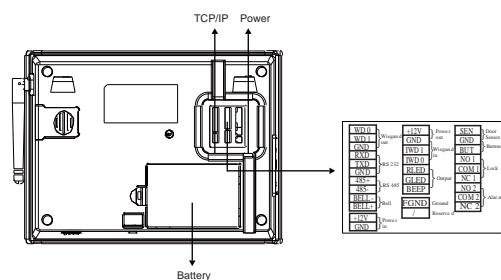

Specifications

Fingerprint Capacity	8000 (1:N)
ID Card Capacity	10,000 (Optional)
Record Capacity	200,000
Display	3.5-inch TFT Screen
Communication	TCP/IP, RS232/485, USB (host/client)
Standard Functions	Web Server, SMS, Automatic Status Switch, Self-Service Query, Work Code T9 input, 9 Digits User ID, DST, Schedule Bell, Photo ID, Anti-passback, Built-in Battery
Access Control Interface	3rd Party Electric Lock, Door Sensor, Exit Button, Alarm and Door Bell
Optional Functions	ID/Mifare/HID, GPRS, WiFi, ADMS, External Printer, Camera
Wiegand Interface	Input & Output
Software	ZKTime. Net 3.0, ZKTime Enterprise/Lite
Power Supply	DC 12V 3A
Verification Speed	≤0.5 Sec.
Operating Temp.	0 °C- 45 °C
Operating Humidity	20%-80%
Dimension	158.99 × 211.54 × 44.78 mm (Length × Width × Thickness)

Configuration

Dimensions

Interface

What's in the Box