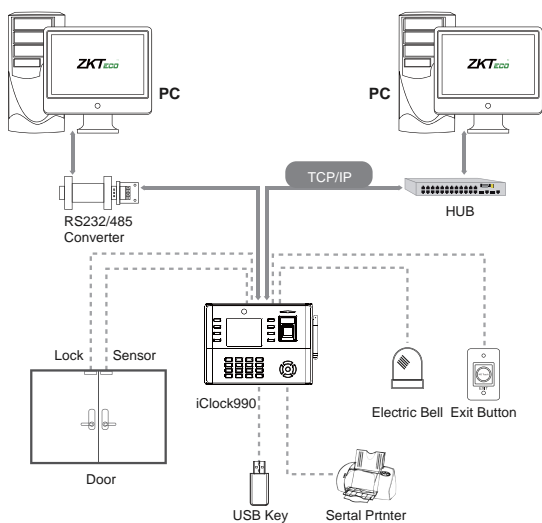

Fingerprint Time Attendance & Access Control Terminal

iClock990 is a 3.5-inch TFT screen fingerprint Time Attendance & Access Control terminal. It has a very user-friendly interface with the new firmware and latest core board. Users can easily manage data via RS232/485, TCP/IP and USB-host. Most importantly, the built-in 2000mAh backup battery can eliminate the trouble of power failure.

The iClock990 has access control interfaces for Wiegand-in, Wiegand-out, door lock, alarm and door bell.

Features

- Intuitive and stunning UI designed with the most popular and internationalized factor.
- Interface operation adopts modularized hierarchical design. Simpler, better and more logical.
- Faster matching speed: less than 0.5 second.
- Easy to extend functions and customize customer's demand.
- Support user validity settings.
- Support data backup and retrieve
- Support advanced Workcode consisted of letters and numbers.
- Support chip encryption for firmware protection.
- Support more flexible menu configuration: double line text display.
- Support external printer for attendance records output (Optional)

Specifications

Fingerprint Capacity	8000 (1:N)
ID Card Capacity	10,000 (Optional)
Record Capacity	200,000
Display	3.5-inch TFT Screen
Communication	TCP/IP, RS232/485, USB (host/client)
Standard Functions	Web Server, SMS, Automatic Status Switch, Self-Service Query, Work Code T9 input, 9 Digits User ID, DST, Schedule Bell, Photo ID, Anti-passback, Built-in Battery
Access Control Interface	3rd Party Electric Lock, Door Sensor, Exit Button, Alarm and Door Bell
Optional Functions	ID/Mifare/HID, GPRS, WiFi, ADMS, External Printer, Camera
Wiegand Interface	Input & Output
Software	ZKTime. Net 3.0, ZKTime Enterprise/Lite
Power Supply	DC 12V 3A
Verification Speed	≤0.5 Sec.
Operating Temp.	0 °C- 45 °C
Operating Humidity	20%-80%
Dimension	158.99 × 211.54 × 44.78 mm (Length × Width × Thickness)

Configuration

Dimensions

Interface

What's in the Box