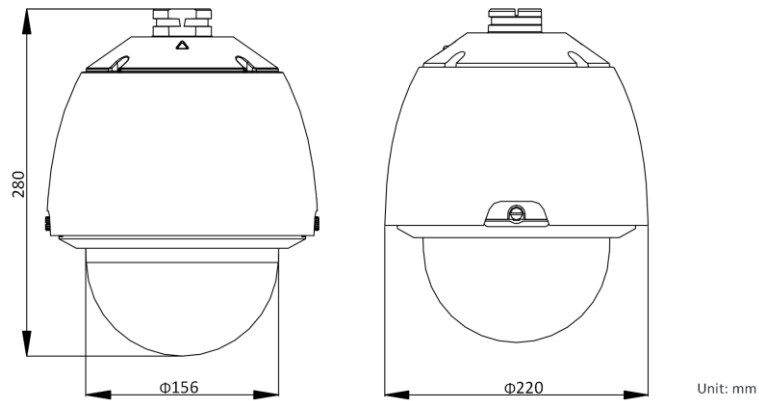

Dimensions

Accessory

Included

Optional