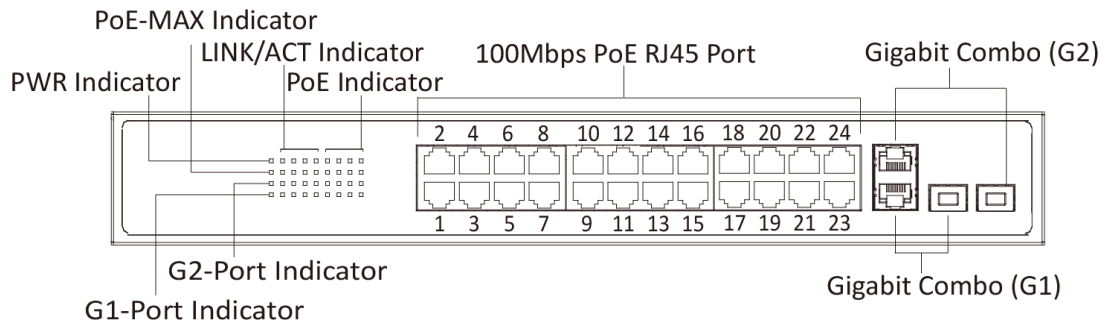

Physical Interface

Front panel:

Rear panel: