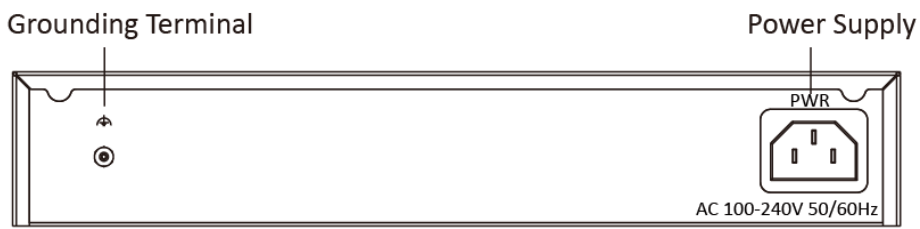

Physical Interface

Front panel:

Rear panel:

Available Model

DS-3E1326P-EI

Dimension (unit: mm)