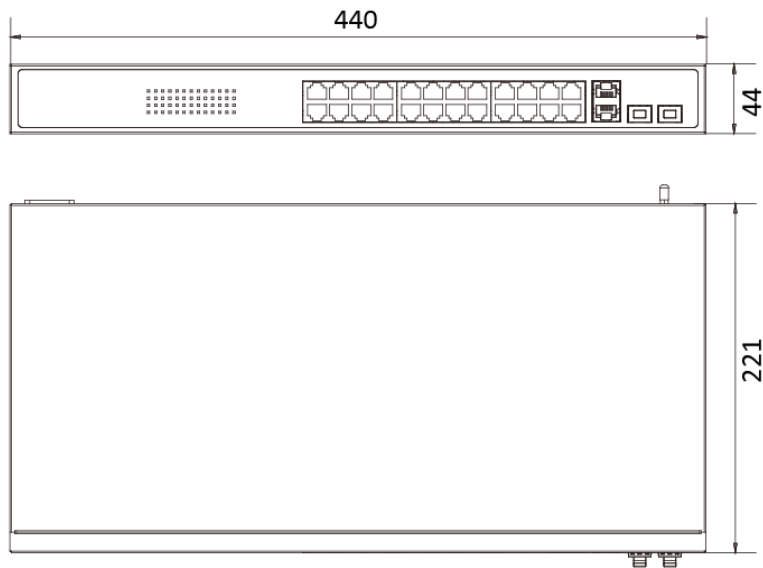

Physical Interface

Front panel:

Rear panel:

Available Model

DS-3E1326P-EI

Dimension (unit: mm)

Typical Application

Distributed by